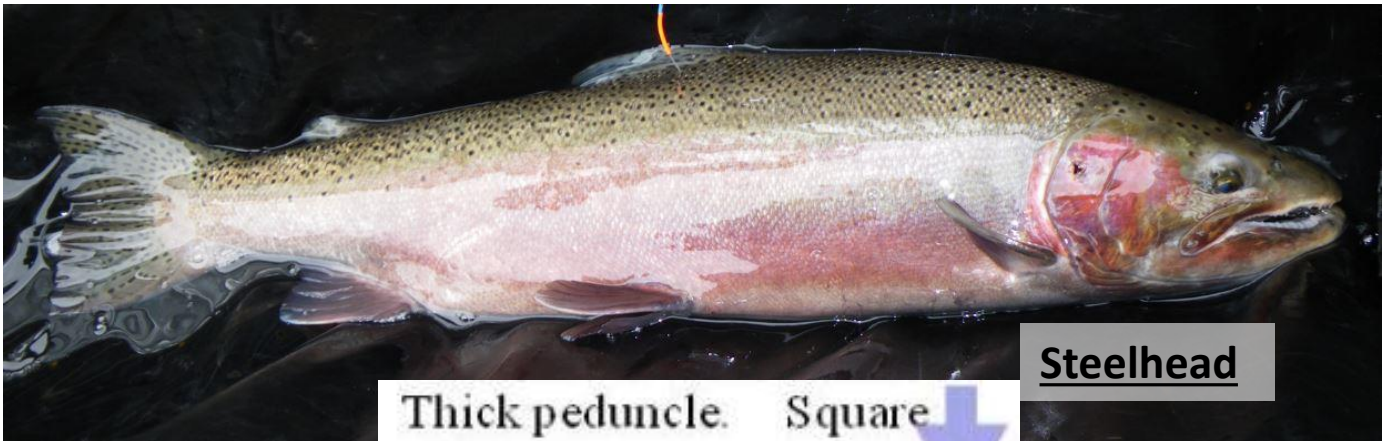

Identifying Russian River Adult Salmonids

Steelhead - All white mouth, smaller spots, limited upper hook-nose.

Coho - usually dark mouth with white gum-line, upper hook-nose usually present when mature.

- dark mouth,
black gums.

Chinook - Dark mouth with dark gum-line.

Steelhead - longer, skinnier body shape than salmon, usually no upper hook nose on males, pink cheek and flanks on mature males, small numerous spots on body and tail.

Steelhead

Thick peduncle. Square tail.

Steelhead have spots on the upper and lower parts of the tail that are often aligned in straight lines.

Steelhead

Steelhead

Coho - deeper bodied than steelhead, spots are larger and less numerous than on steelhead, males have a hook nose and red flanks.

Chinook - larger and deeper bodied than coho and steelhead, they often have “peanut” shaped spots that are larger than spots on coho and steelhead, mature fish are usually brownish green.

Chinook

Chinook