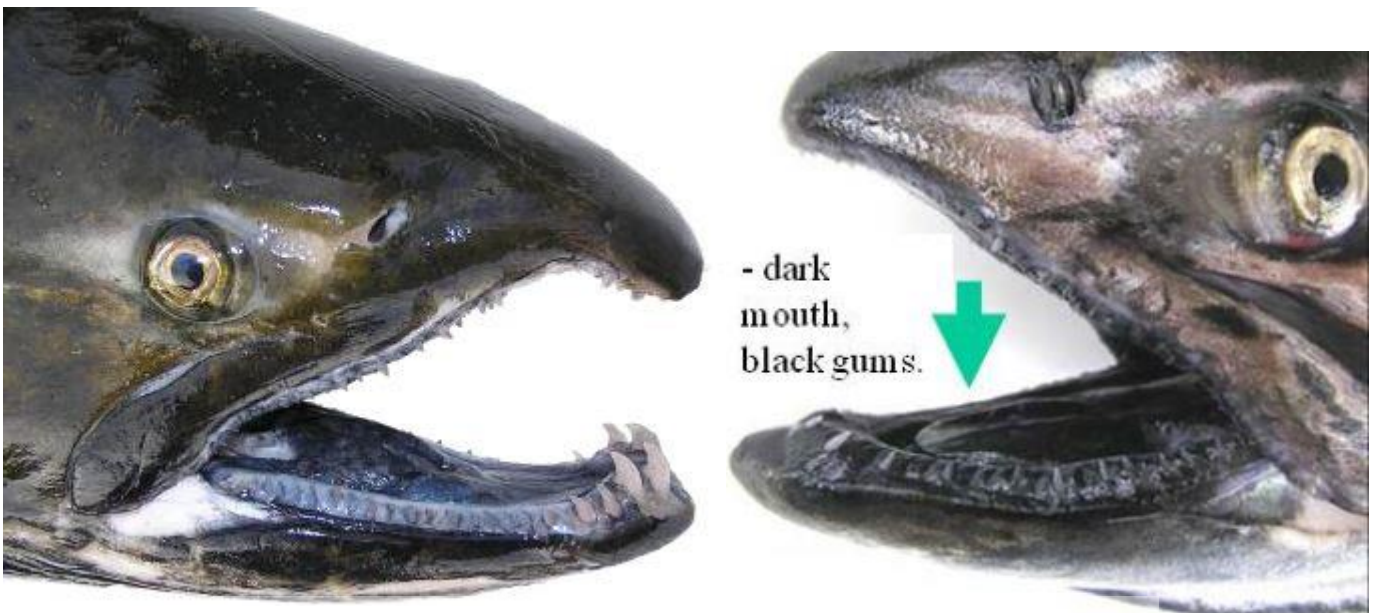

Identifying Russian River Adult Salmonids

Steelhead - All white mouth, smaller spots, limited upper hook-nose.

Coho - usually dark mouth with white gum-line, upper hook-nose usually present when mature.

- dark mouth,
black gums.

Chinook - Dark mouth with dark gum-line.

Steelhead - longer, skinnier body shape than salmon, usually no upper hook nose on males, pink cheek and flanks on mature males, small numerous spots on body and tail.

Steelhead

Thick peduncle. Square tail.

Steelhead have spots on the upper and lower parts of the tail that are often aligned in straight lines.

Steelhead

Steelhead

Coho - deeper bodied than steelhead, spots are larger and less numerous than on steelhead, males have a hook nose and red flanks.

Chinook - larger and deeper bodied than coho and steelhead, they often have “peanut” shaped spots that are larger than spots on coho and steelhead, mature fish are usually brownish green.

Chinook

Chinook