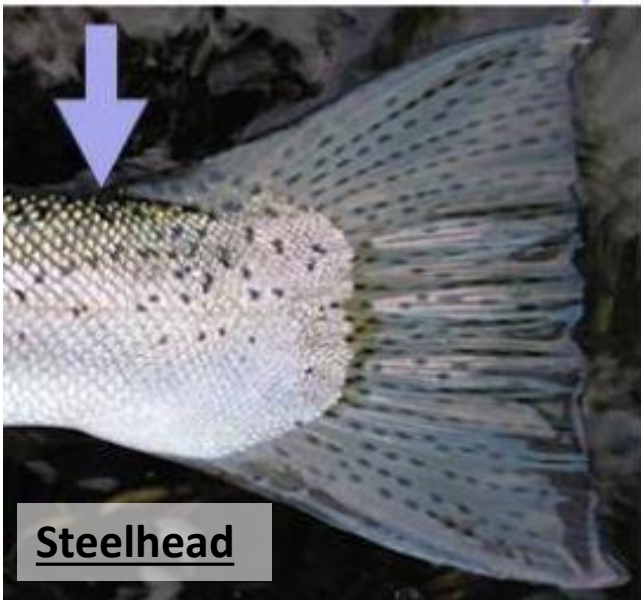

Identifying Russian River Adult Salmonids

Steelhead - All white mouth, smaller spots, limited upper hook-nose.

Coho - usually dark mouth with white gum-line, upper hook-nose usually present when mature.

- dark mouth,
black gums.

Chinook - Dark mouth with dark gum-line.

Steelhead - longer, skinnier body shape than salmon, usually no upper hook nose on males, pink cheek and flanks on mature males, small numerous spots on body and tail.

Steelhead

Thick peduncle. Square tail.

Steelhead have spots on the upper and lower parts of the tail that are often aligned in straight lines.

Steelhead

Steelhead

Coho - deeper bodied than steelhead, spots are larger and less numerous than on steelhead, males have a hook nose and red flanks.

Chinook - larger and deeper bodied than coho and steelhead, they often have “peanut” shaped spots that are larger than spots on coho and steelhead, mature fish are usually brownish green.

Chinook

Chinook